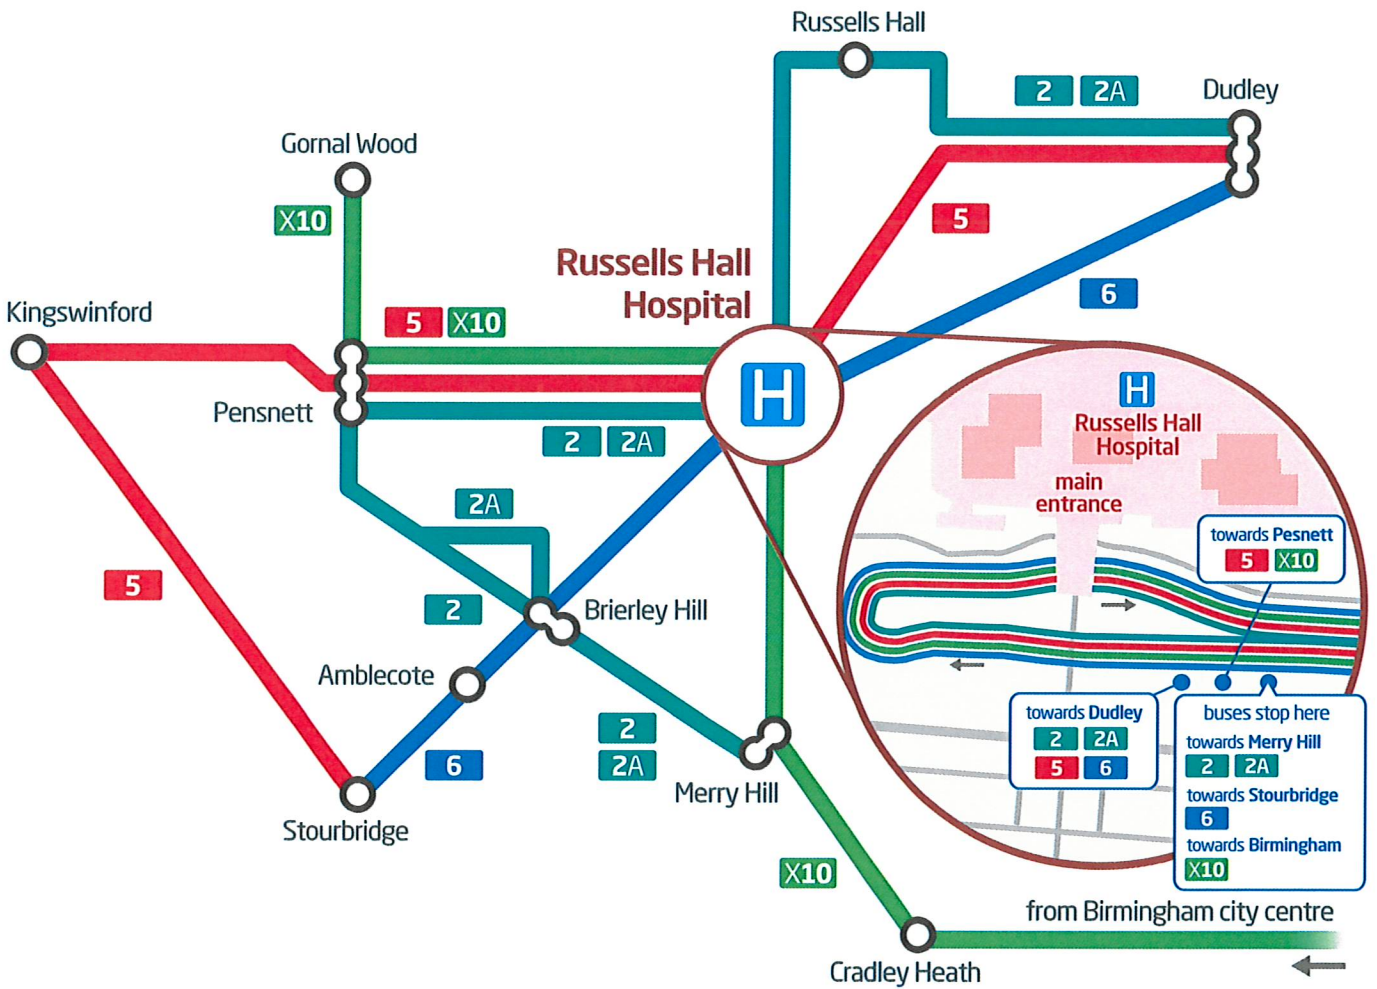

Russells Hall Hospital by bus

**NHS Special
Staff Discounts**

catch these services

how often our buses run

2 2A

up to every 20 minutes

5

up to every 60 minutes

travel in style on the **X10**

- air conditioned & clean interior
- low emission
- free wifi
- onboard refreshments

6

up to every 8 minutes

X10

up to every 60 minutes

nxbus.co.uk