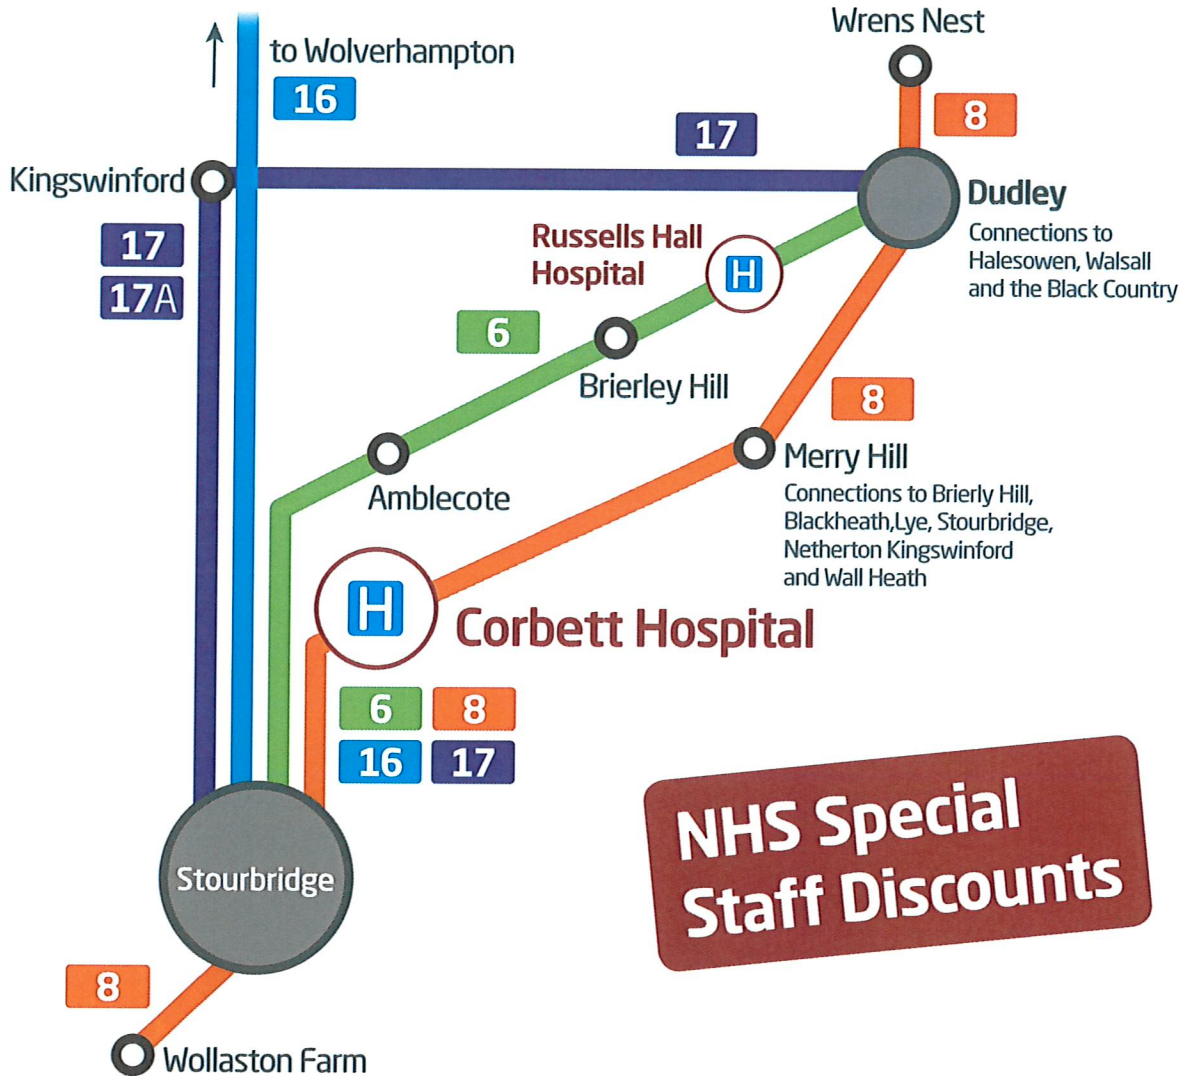

# Corbett Hospital by bus

**NHS Special Staff Discounts**

## catch these services

how often our buses run

6	up to every 20 minutes
8	up to every 20 minutes
16	up to every 30 minutes

17	up to every 30 minutes
17A	up to every 60 minutes from Stourbridge - Wall Heath